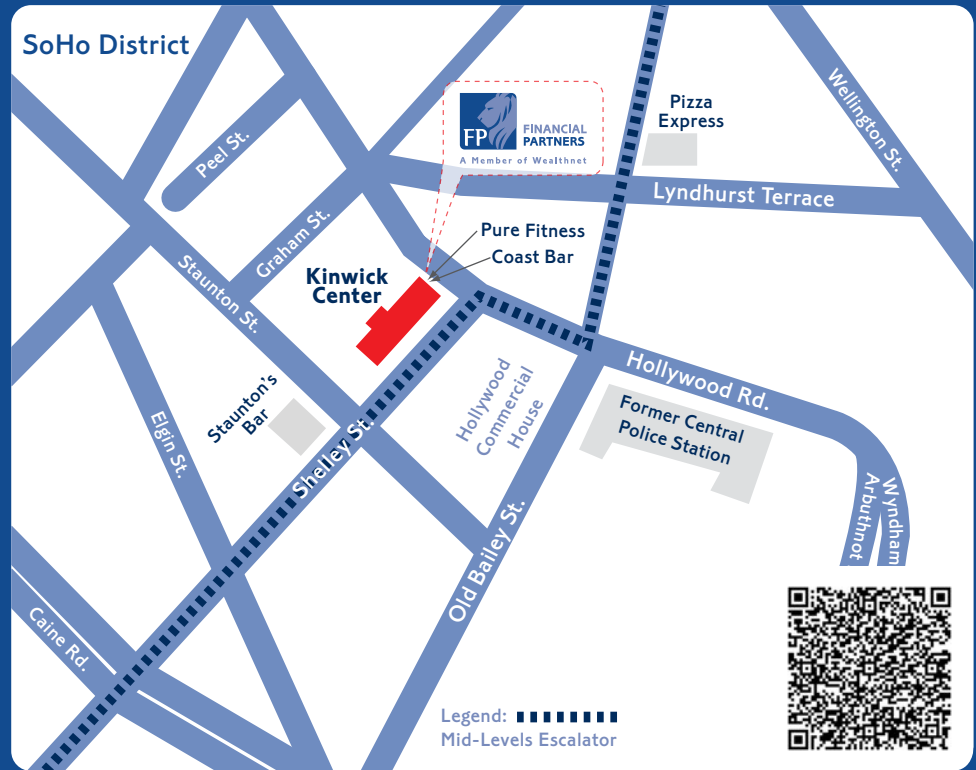

We look forward to welcoming you to our new office in the near future.

Location Details:

1. Nearest MTR Station is Central Exit D2.
2. By foot head to the Mid-Levels escalator and take it up to the Hollywood Road – Shelley Street Junction (Pure Fitness).
3. By taxi ask for number 32 Hollywood Road Central.
In Chinese the address is 荷里活道32號.